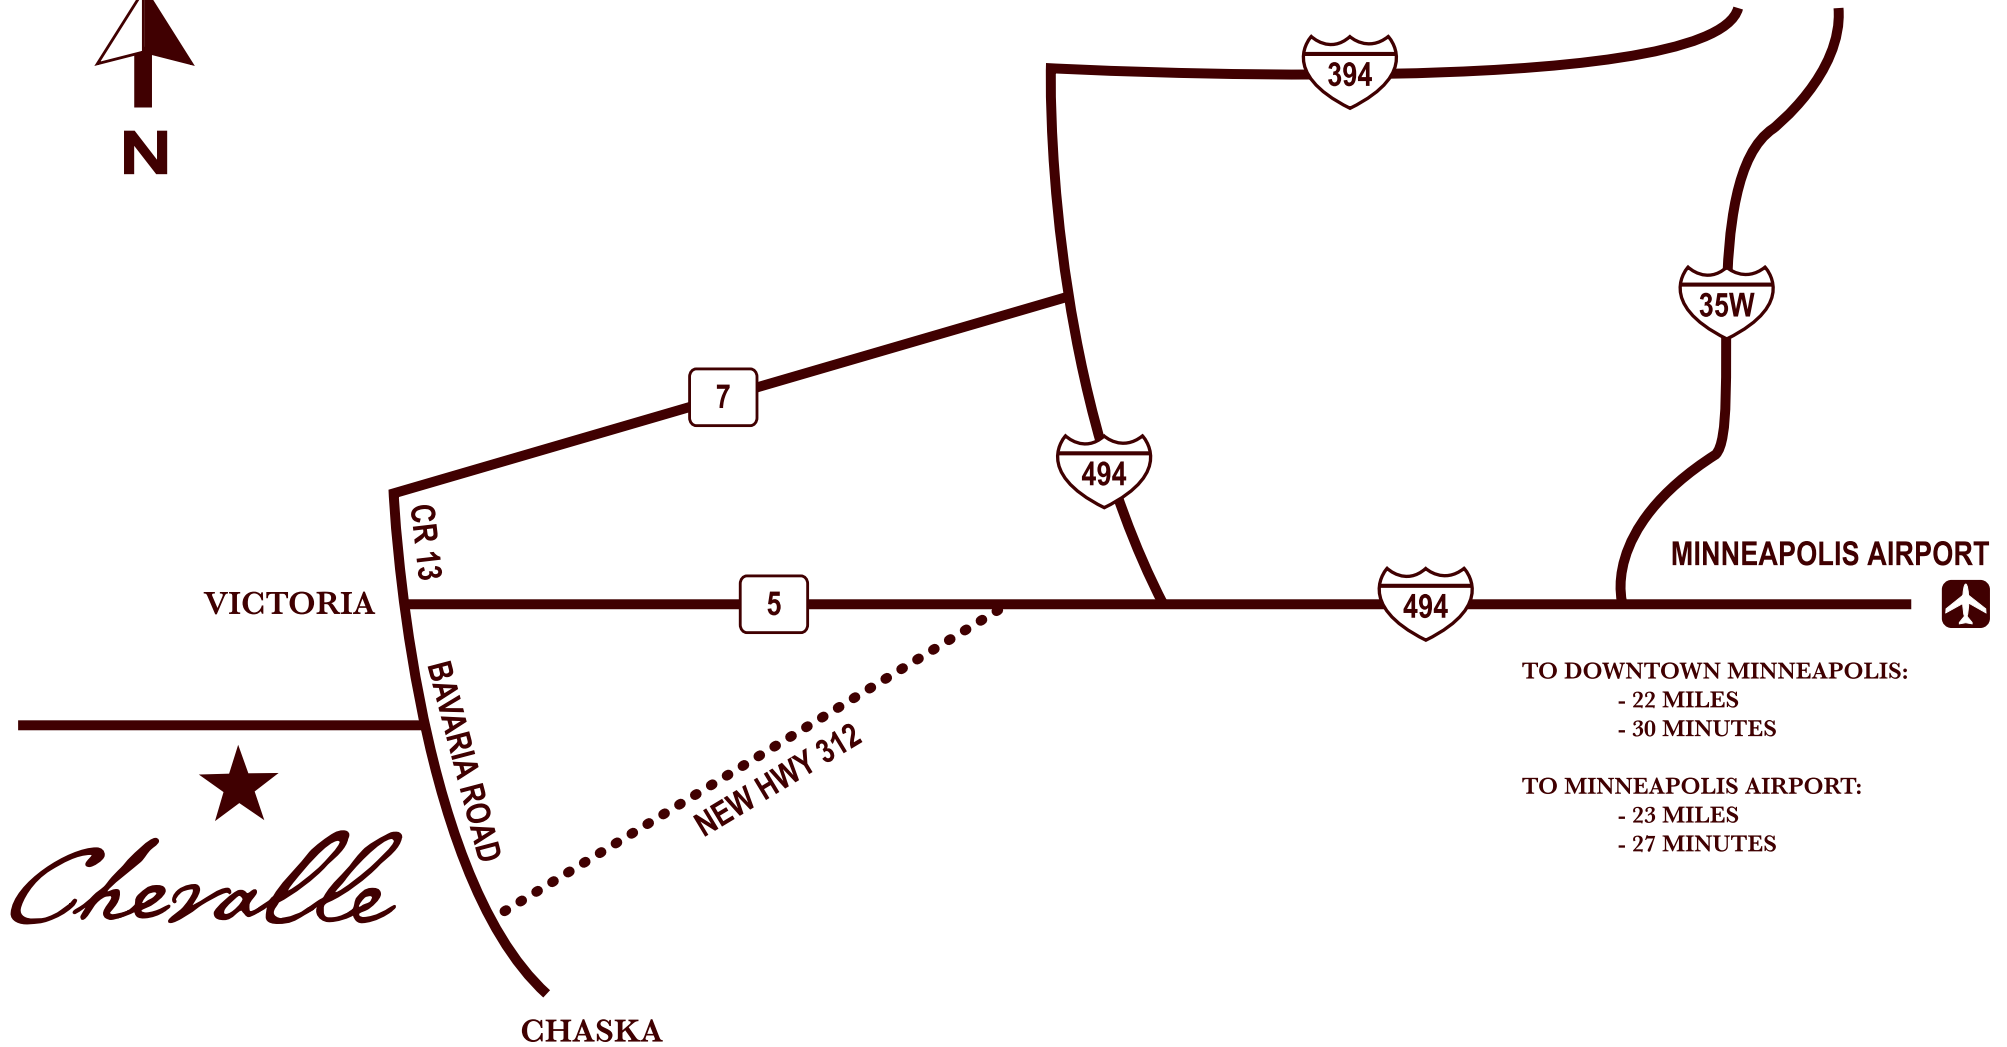

MINNEAPOLIS

VICTORIA

7

5

494

394

35W

494

MINNEAPOLIS AIRPORT

TO DOWNTOWN MINNEAPOLIS:

- 22 MILES
- 30 MINUTES

TO MINNEAPOLIS AIRPORT:

- 23 MILES
- 27 MINUTES

Chevalle

CHASKA

Chevalle